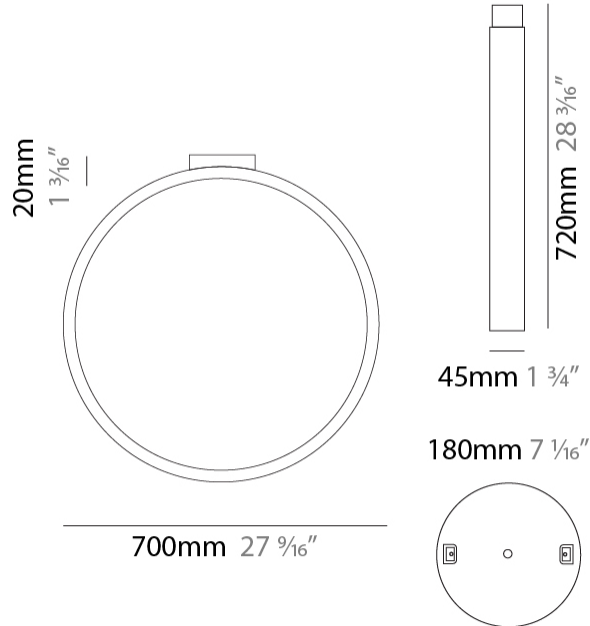

PROJECT	_____
TYPE	_____
SPECIFIER	_____
QUANTITY	_____
DATE	_____

ASSOLO SURFACE

D32017-

base number   Finish
Options

1. To build a product code in our configurator select the specify button on the base model # product page
2. To build a manual product code on this datasheet choose from the options listed below in blue font and add the suffix to the base model #

GENERAL

Series: Assolo
Brand: Cini & Nils
Division: Design
Mounting Type: Surface
Mounting Location: Ceiling
Subcategory: Ambient

PHYSICAL

Shape: Round
Diameter (mm): 700
Diameter (in): 27 ⁹/₁₆"
Width (mm): 45
Width (in): 1 ³/₄"
Height (mm): 720
Height (in): 28 ³/₈"
Light Distribution: Indirect
Weight (kg): 4.9
Weight (lbs): 10.8
Fixture Finish: WHI / BLK / MGD
Fixture Material: Aluminum

ELECTRICAL

Lamp Type: LED
Input Wattage (W): 27
Total Output Wattage (W): 25
Dimming: Tri-Mode (Non-Dimming and Phase Dimming (120Vac only) and 0-10V Dimming)
Driver Included: Yes
Driver Location: Integrated
Driver Type: Constant Current - Universal
Driver Class: Class 2
Input Voltage (V): 120 - 277
Constant Current (MA): 700

LED

Color Temperature (°K): 2800
Nominal Lumen (lm): 2900
CRI: >90 CRI
Lamp Life (hrs): 50000

OPTICAL

RATINGS AND CERTIFICATIONS

Certified By: Certified for North American Standards
IP rating: IP20

J-Box cover plate included